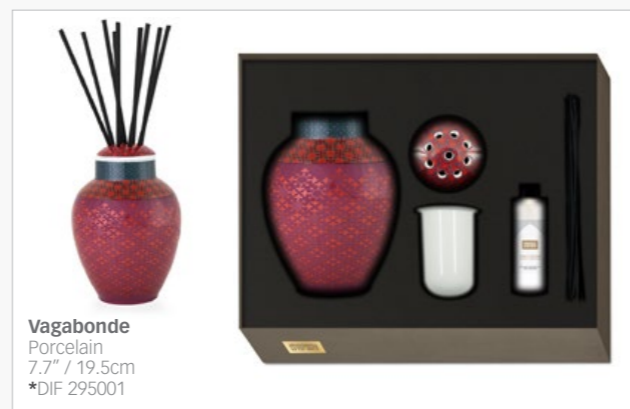

Porcelain Fragrance Diffuser | Diffuseur de Parfum en Porcelaine

Finding a signature scent for ourselves and for our homes is one of the greatest pleasures. For that reason, we have created perfume diffusers with 4 different fragrances intended to suit your interiors. These fragrances are made in the UK, and are free of alcohol and pesticides. Little trick: to transform your diffuser into a beautiful small vase, just remove the 2 cap elements and insert some flowers!

S'approprier une senteur ou un parfum, c'est vouloir donner une identité à sa maison. Afin de satisfaire cette envie, nous avons créé des diffuseurs d'ambiance (ou des parfums d'intérieur) dont les fragrances nous viennent du Royaume-Uni et sont sans alcool ni pesticide. La petite astuce pour transformer ce diffuseur en vase décoratif, est de retirer les deux éléments qui servent de couvercle et d'y placer un joli bouquet de fleurs !

Components / Composants

- Vase / Vase
- Vase Cover / Couvercle de vase
- Fragrance Container / Flacon de parfum d'intérieur
- Fragrance sticks / Bâtonnets de fragrance
- 150 ml Fragrance / Eau de parfum d'intérieur de 150ml

Available Fragrances / Fragrances Disponibles

- Amber & Patchouli / Ambre & Patchouli
- Damson & Jasmine / Damson & Jasmin
- Rose & Oud
- Sandalwood / Bois de Santal

* Product sold in a Gift Package