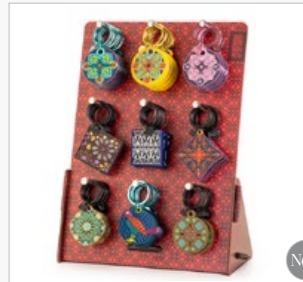

Keyring | Porte-Clés

Personalize your 54 keyrings display

Personnalisez votre présentoir de 54 porte-clés - CBB-KEY54

New