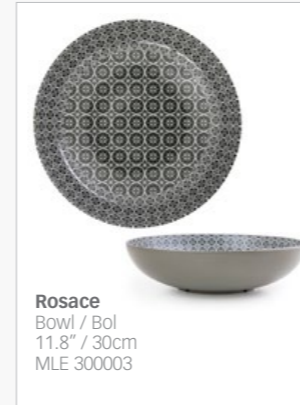

In our spirit of sharing and generosity, we have created multi-purpose melamine bowls. Melamine is a very versatile product, easy to live with both in a garden and an interior.

Dans notre optique de partage et de générosité, nous avons créé des bols en mélamine à usages multiples. La mélamine est un produit très versatile, facile à vivre tant dans un jardin que dans un intérieur.

Melamine Salad Bowl | Saladier en Mélamine