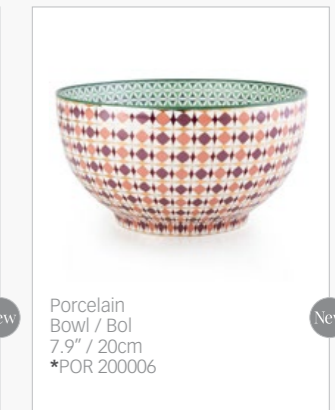

Opera

A collection inspired by the geometric hand painted zouaq panels adorning the interior of the main foyer in the Royal Opera House Muscat, in delicate shades of ivory, almond, teal, rose gold, coral and burgundy.

Opera est une collection inspirée des panneaux de zouaq géométriques peints à la main qui ornent l'intérieur du hall principal du Royal Opera House Muscat, dans des tons délicats d'ivoire, d'amande, de canard, or rose, de corail et de bordeau.