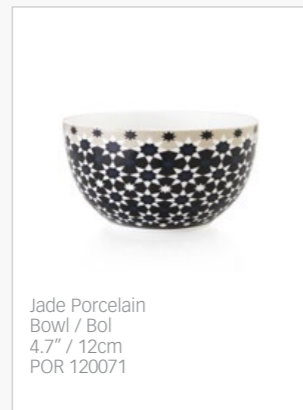

Kaokab

The sky has always been a mystery that fascinated earthlings. It lulls us to escape towards a limitless elsewhere. In old times, thinkers and sages are so captivated that they generated the most ancient discipline: astronomy. During the golden age of Islam in the VIIIe century, art was enhanced with recurrent geometrical patterns such as the octagon and the 8 pointed stars. 'Kaokab' meaning planet, will immerse you in an enigmatic universe.

Le ciel est un mystère qui a toujours envoûté les locataires de la terre. Il nous procure une sensation d'évasion vers un ailleurs illimité. Jadis, savants et sages s'y passionnent pour fonder la plus ancienne des sciences : l'astronomie. Au VIIIe siècle, à l'âge d'or de l'Islam, l'art se brode de motifs géométriques récurrents tels que l'octogone et l'étoile à 8 branches. 'Kaokab' signifiant 'planète', vous plongera dans un univers énigmatique.