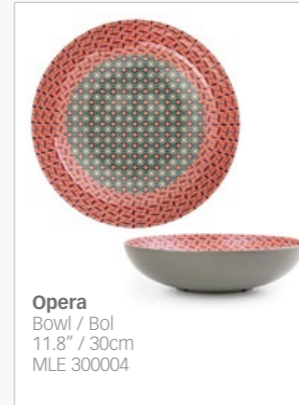

In our spirit of sharing and generosity, we have created multi-purpose melamine bowls. Melamine is a very versatile product, easy to live with both in a garden and an interior.

Dans notre optique de partage et de générosité, nous avons créé des bols en mélamine à usages multiples. La mélamine est un produit très versatile, facile à vivre tant dans un jardin que dans un intérieur.

Melamine Salad Bowl | Saladier en Mélamine