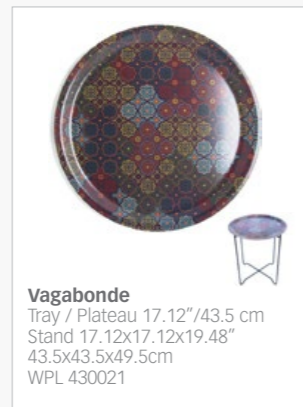

Kaokab
Tray / Plateau 17.12"/43.5 cm
Stand 17.12x17.12x19.48"
43.5x43.5x49.5cm
WPL 430011

Stand Black
Foldable stand / Stand pliable
17.12x17.12x19.48"
43.5x43.5x49.5cm
WPL 990041

Vagabonde
Tray / Plateau 17.12"/43.5 cm
Stand 17.12x17.12x19.48"
43.5x43.5x49.5cm
WPL 430021