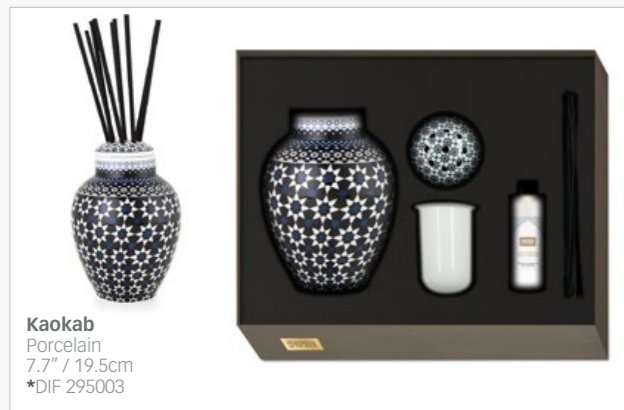

Porcelain Fragrance Diffuser | Diffuseur de Parfum en Porcelaine

Finding a signature scent for ourselves and for our homes is one of the greatest pleasures. For that reason, we have created perfume diffusers with 4 different fragrances intended to suit your interiors. These fragrances are made in the UK, and are free of alcohol and pesticides. Little trick: to transform your diffuser into a beautiful small vase, just remove the 2 cap elements and insert some flowers!

S'approprier une senteur ou un parfum, c'est vouloir donner une identité à sa maison. Afin de satisfaire cette envie, nous avons créé des diffuseurs d'ambiance (ou des parfums d'intérieur) dont les fragrances nous viennent du Royaume-Uni et sont sans alcool ni pesticide. La petite astuce pour transformer ce diffuseur en vase décoratif, est de retirer les deux éléments qui servent de couvercle et d'y placer un joli bouquet de fleurs !

Components / Composants

- Vase / Vase
- Vase Cover / Couvercle de vase
- Fragrance Container / Flacon de parfum d'intérieur
- Fragrance sticks / Bâtonnets de fragrance
- 150 ml Fragrance / Eau de parfum d'intérieur de 150ml

Available Fragrances / Fragrances Disponibles

- Amber & Patchouli / Ambre & Patchouli
- Damson & Jasmine / Damson & Jasmin
- Rose & Oud
- Sandalwood / Bois de Santal

* Product sold in a Gift Package