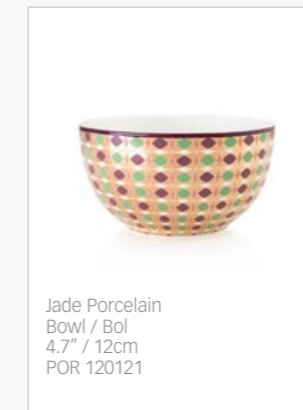

Opera

A collection inspired by the geometric hand painted zouaq panels adorning the interior of the main foyer in the Royal Opera House Muscat, in delicate shades of ivory, almond, teal, rose gold, coral and burgundy.

Opera est une collection inspirée des panneaux de zouaq géométriques peints à la main qui ornent l'intérieur du hall principal du Royal Opera House Muscat, dans des tons délicats d'ivoire, d'amande, de canard, or rose, de corail et de bordeau.