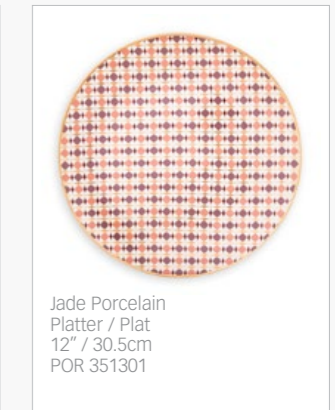

Opera

A collection inspired by the geometric hand painted zouaq panels adorning the interior of the main foyer in the Royal Opera House Muscat, in delicate shades of ivory, almond, teal, rose gold, coral and burgundy.

Opera est une collection inspirée des panneaux de zouaq géométriques peints à la main qui ornent l'intérieur du hall principal du Royal Opera House Muscat, dans des tons délicats d'ivoire, d'amande, de canard, or rose, de corail et de bordeau.