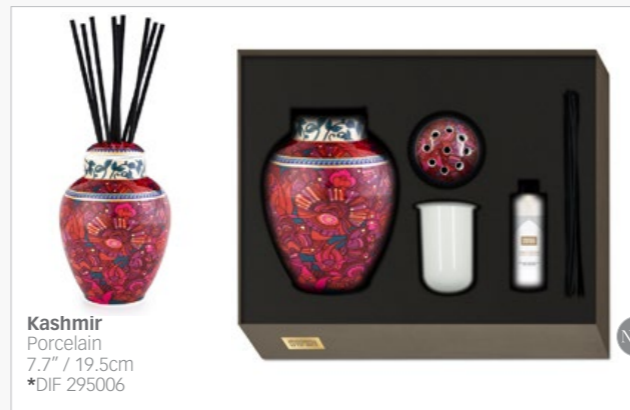

Porcelain Fragrance Diffuser | Diffuseur de Parfum en Porcelaine

Finding a signature scent for ourselves and for our homes is one of the greatest pleasures. For that reason, we have created perfume diffusers with 4 different fragrances intended to suit your interiors. These fragrances are made in the UK, and are free of alcohol and pesticides. Little trick: to transform your diffuser into a beautiful small vase, just remove the 2 cap elements and insert some flowers!

S'approprier une senteur ou un parfum, c'est vouloir donner une identité à sa maison. Afin de satisfaire cette envie, nous avons créé des diffuseurs d'ambiance (ou des parfums d'intérieur) dont les fragrances nous viennent du Royaume-Uni et sont sans alcool ni pesticide. La petite astuce pour transformer ce diffuseur en vase décoratif, est de retirer les deux éléments qui servent de couvercle et d'y placer un joli bouquet de fleurs !

Components / Composants

- Vase / Vase
- Vase Cover / Couvercle de vase
- Fragrance Container / Flacon de parfum d'intérieur
- Fragrance sticks / Bâtonnets de fragrance
- 150 ml Fragrance / Eau de parfum d'intérieur de 150ml

Available Fragrances / Fragrances Disponibles

- Amber & Patchouli / Ambre & Patchouli
- Damson & Jasmine / Damson & Jasmin
- Rose & Oud
- Sandalwood / Bois de Santal

* Product sold in a Gift Package